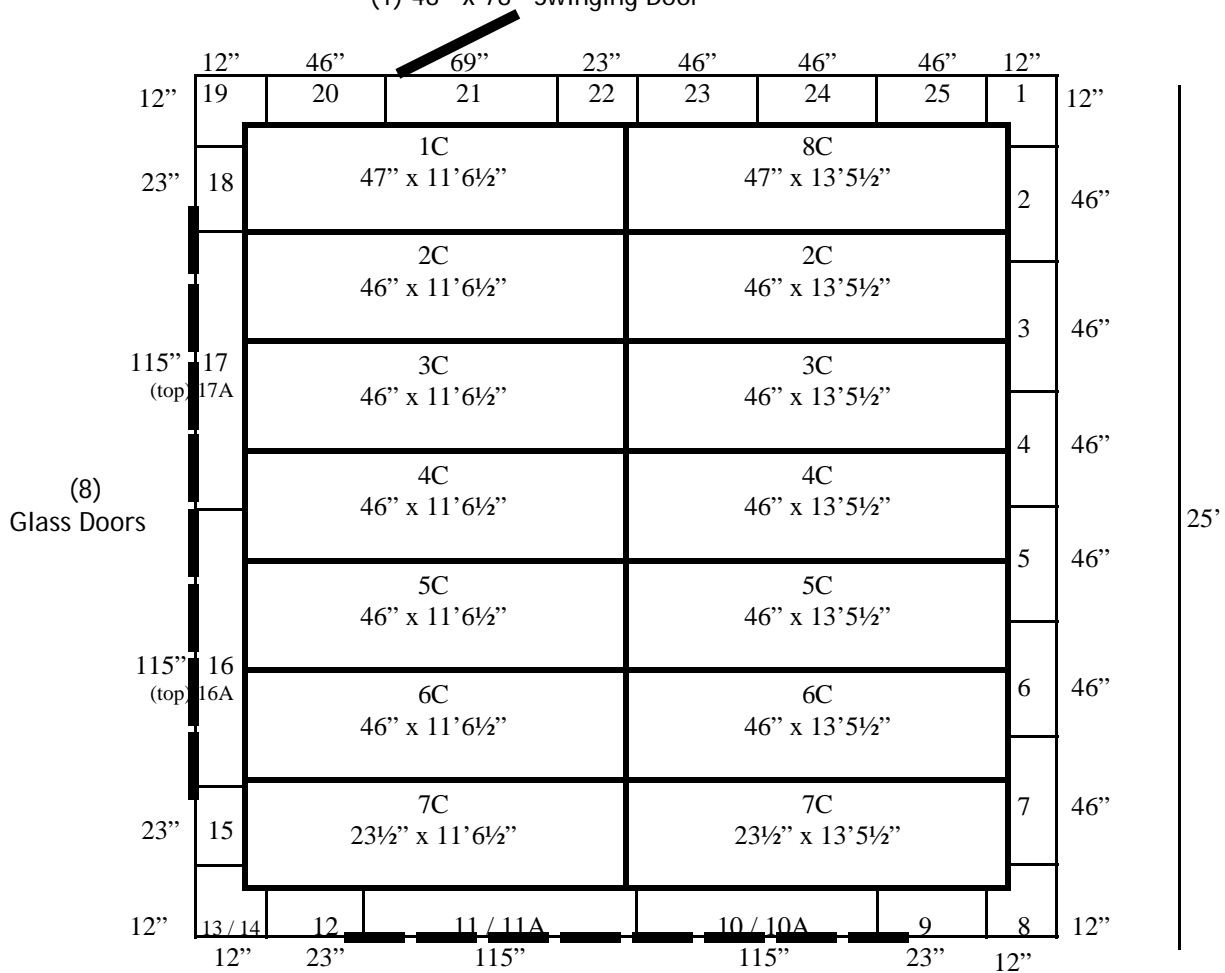

920-231-1711

25'

(1) 48" x 78" Swinging Door

(8) Glass Doors

25' x 25' x 10'4" H
Glass Door Cooler
Panel Diagrams

920-231-1711

25' x 25' x 10' 4" H
Glass Door Cooler

121-05