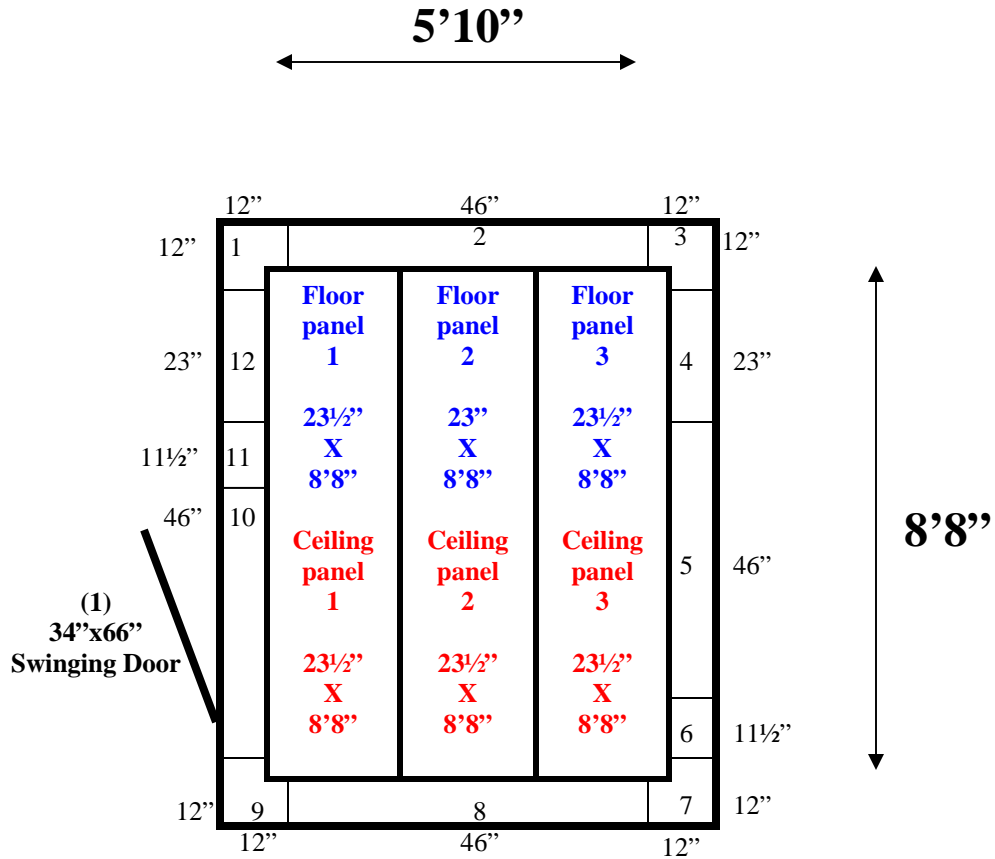

Floor & Ceiling Panels layout the same.

**5'10" x 8'8" x 6'6" H
Walk-In Freezer with Floor
Wall, Ceiling & Floor Panels Diagram**

142-09
Brown

REFRIGERATION SUPERSTORE

World's Largest Inventory

New & Used Walk-In/ Drive-In Coolers/ Freezers/ Refrigeration Systems